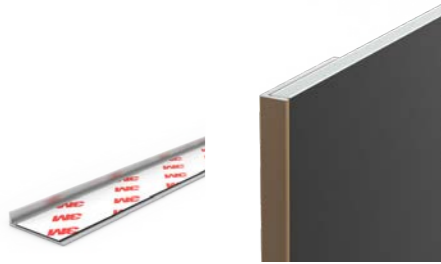

AluSplash Profiles

Edge Profile

Our sleek and minimalistic L shaped profile helps to cover the exposed edges of an AluSplash backsplash to give your kitchen a perfect and professional looking finish.