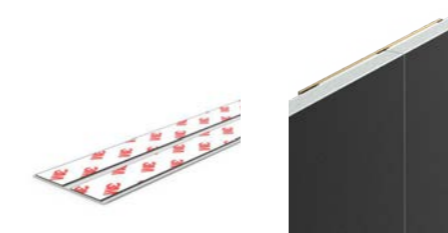

Joining Strip

The joining strip is used on the back of the panel to connect two panels seamlessly together.

* Edge Profile sizes vary in each country, please contact your distributor for the sizes available.

** AluSplash profiles add an additional 1mm thickness at the back of the installed panels, so that the sealant can flow and dry correctly for a strong bond to the wall