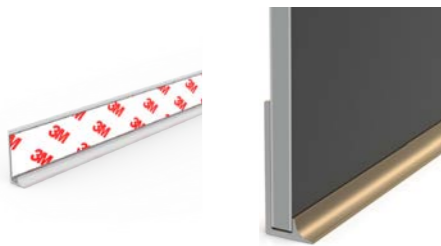

Worktop Profile

This profile has been specially designed to be used between the worktop and an AluSplash backsplash. The profile is curved, making cleaning easier and keeping your kitchen worktop hygienic.