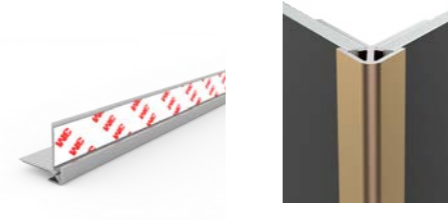

External Corner Profile

This smart aluminum corner profile connects two AluSplash panels in an external corner installation. It can also be used when boxing around pipes or columns in combination with the internal corner profiles.