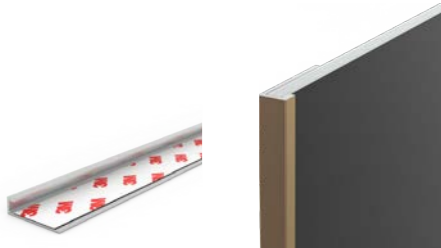

U- Shaped Profile

This profile is great if you are unable to cut the panel perfectly straight, as you can cover exposed sawed edges with the U-shaped profile.